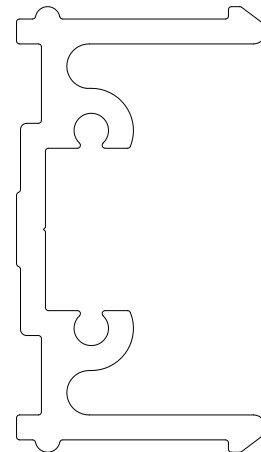

DEPENDABLE PRODUCT NEWS

TUBELITE®
STOREFRONT, CURTAINWALL & ENTRANCES
DEPENDABLE

Date: **09/29/2009**

Engineering Bulletin: **090903**

Effective Date: **9/29/2009**

Released By: **Darryl Sample**

Subject: **Horizontal SSG Clips**

Description: New frame clips have been developed for the 400 series curtain wall horizontal SSG mullions. These new clip are made from extrusion E4TB246 and will align with the SSG reglet and provide easier drilling for concealed screw attachment.

PTB96A-0R for E4TB239 List Price = $6

PTB96C-0R for E5TB108 List Price = $7

PTB96D-0R for E55TB108 List Price = $7

PTB96E-0R for E6TB108 List Price = $7

E4TB246